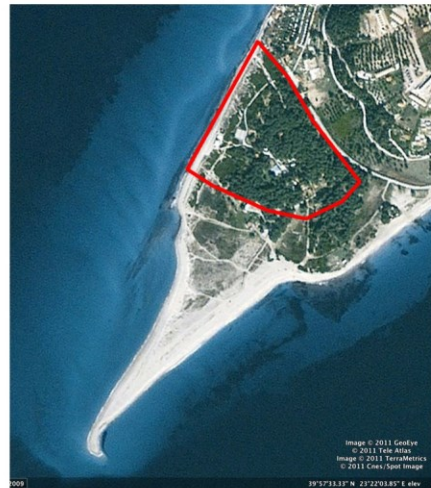

For any further information or other arrangements please contact the camp administration office.
Telephone number: 0030 2310 995350
Fax number: 0030 2310 991186
Email: camping@auth.gr
Site: www.camping.auth.gr